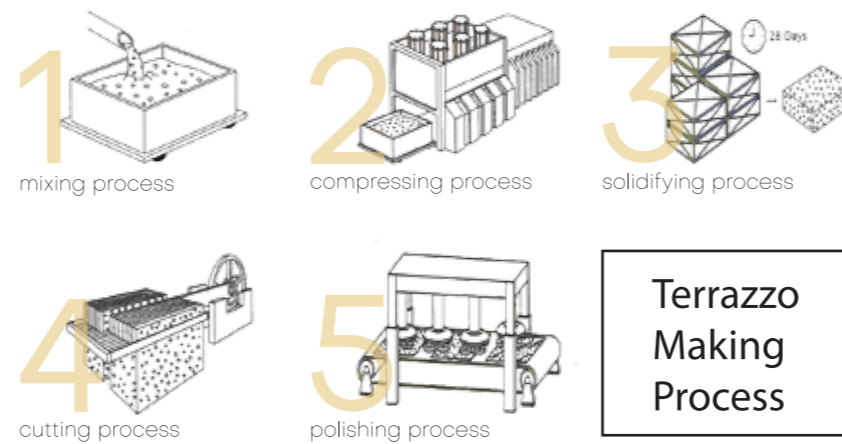

Advantages

Precast terrazzo from Terrazzo Malaysia are made through mixing the binding material and marble chips in a block mold and compressed by hydraulic press machine, waiting 28 days to be solidified. The terrazzo block is later cut into a standard slab size with 18mm or 20mm thickness. It is homogeneous yet durable against wear and tear.

Dimensions

Terrazzo slab can be cut to required size.

Specifications

Intro

Terrazzo Malaysia was founded under Marble Emporium Sdn Bhd that established in 2005. Our objective is to promote terrazzo as a sustainable material to the public for its durability, flexibility and timeless design. Terrazzo Malaysia specializes in providing extra large terrazzo slab to maximise its possibility of ultimate design.

Terrazzo from Terrazzo Malaysia is made with natural ingredients that is environmental friendly. It is a perfect combination of natural stone chips, glasses, cement and water.

A homogeneous terrazzo comes with 20mm thickness, surface available to be polished, honed and leathered based on different requirements. It can be applied for flooring, wall treatment, countertop, tabletop and any other furniture surfaces to enhance the overall design.