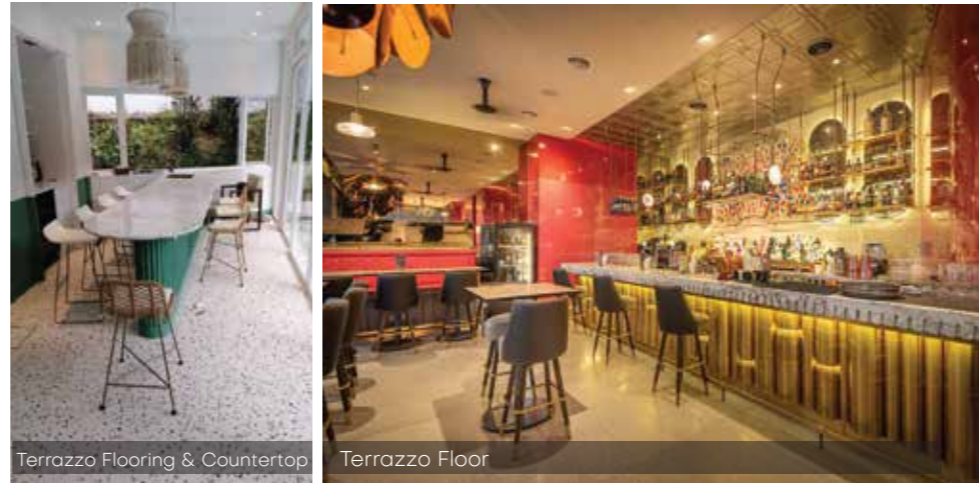

Terrazzo from Terrazzo Malaysia is made with natural ingredients that is environmental friendly. It is a perfect combination of natural stone chips, glasses, cement and water.

A homogeneous terrazzo comes with 20mm thickness, surface available to be polished, honed and leathered based on different requirements. It can be applied for flooring, wall treatment, countertop, tabletop and any other furniture surfaces to enhance the overall design.