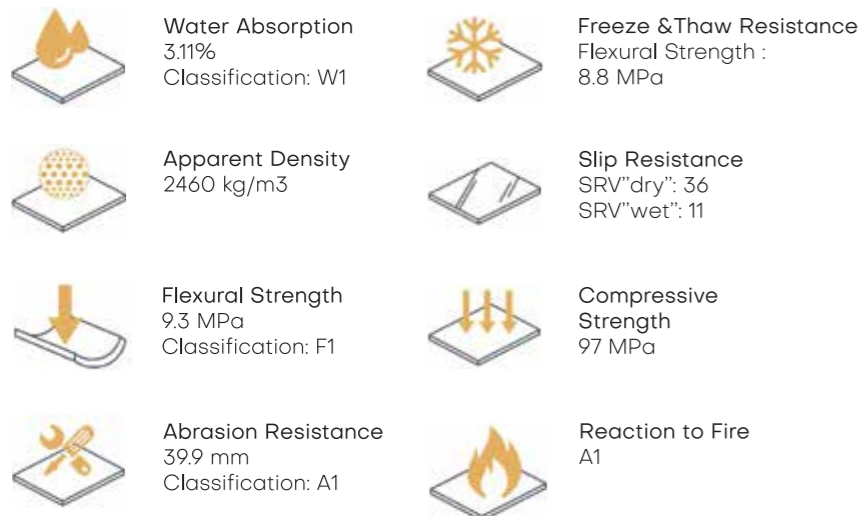

Specifications