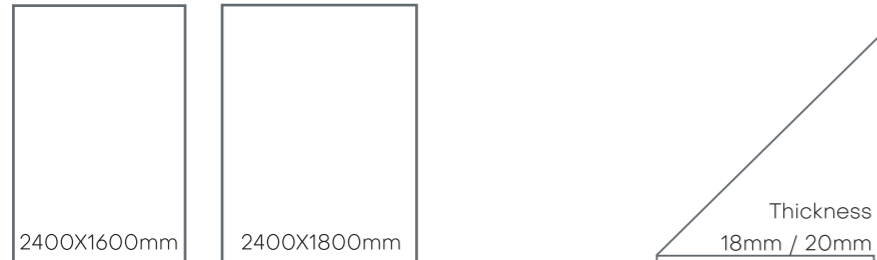

Dimensions

Terrazzo slab can be cut to required size.